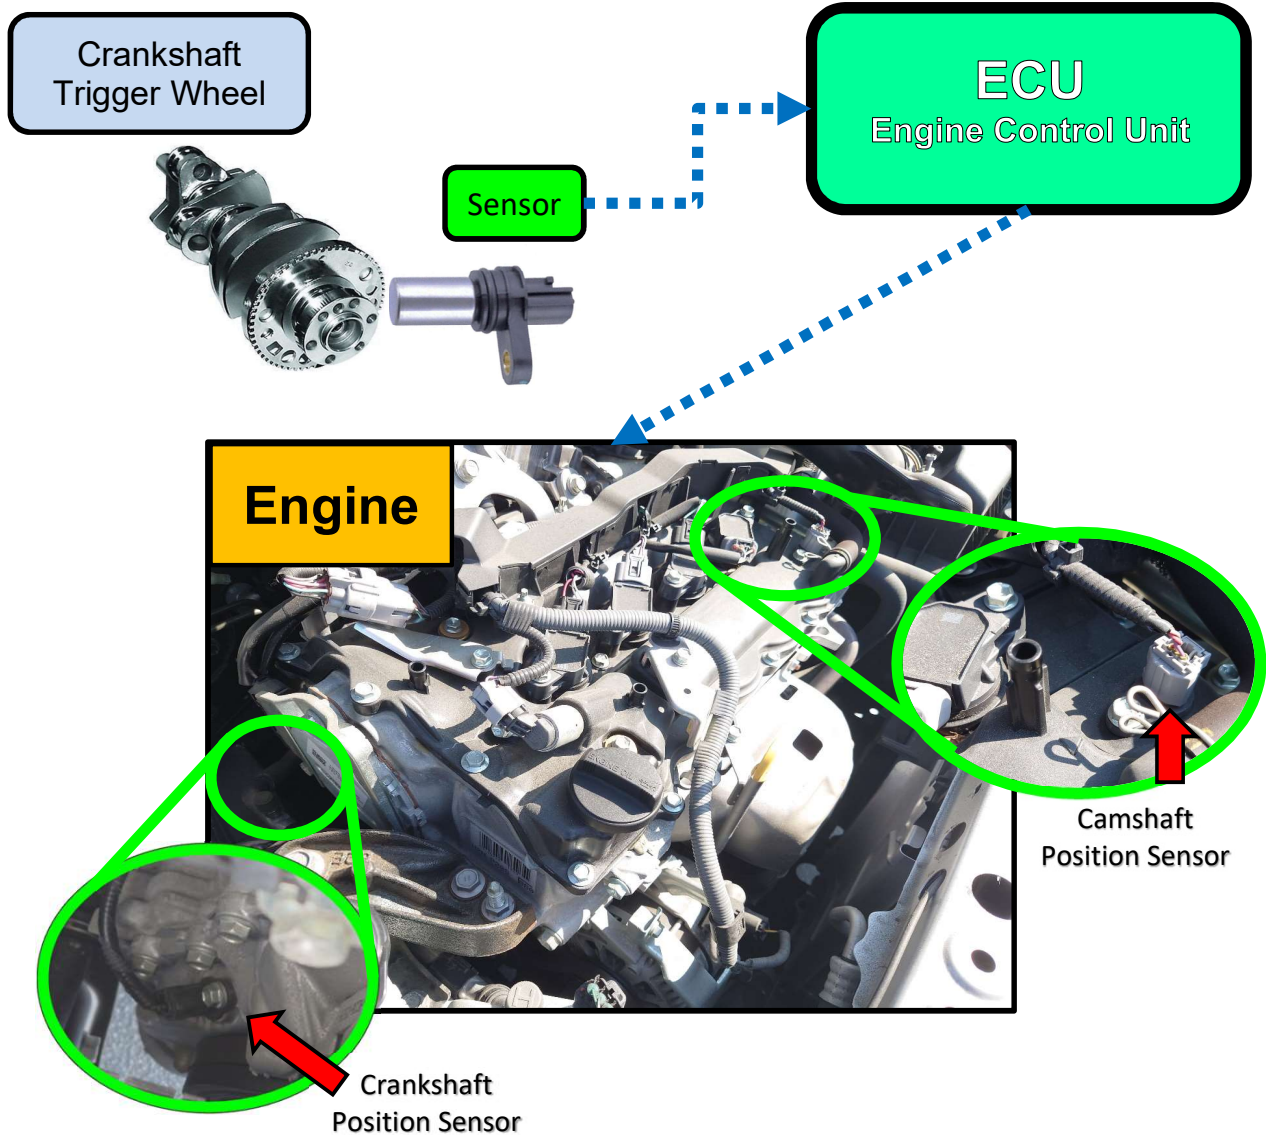

Crankshaft / Camshaft Position Sensor

FUNCTION

The crankshaft / camshaft position sensor is one of the most critical aspects of your car. It monitors the rotational speed (RPM) and position of the crankshaft / camshaft in the engine, reporting this information to the engine control unit (ECU) to govern fuel injection, ignition system timing, and other engine characteristics.

TROUBLESHOOTING

The crankshaft/camshaft position sensor continuously interacts with the ECU. Therefore, if a problem occurs with the sensor, such as sending incorrect information to the ECU, the 'Check Engine' light on the dashboard will turn on.