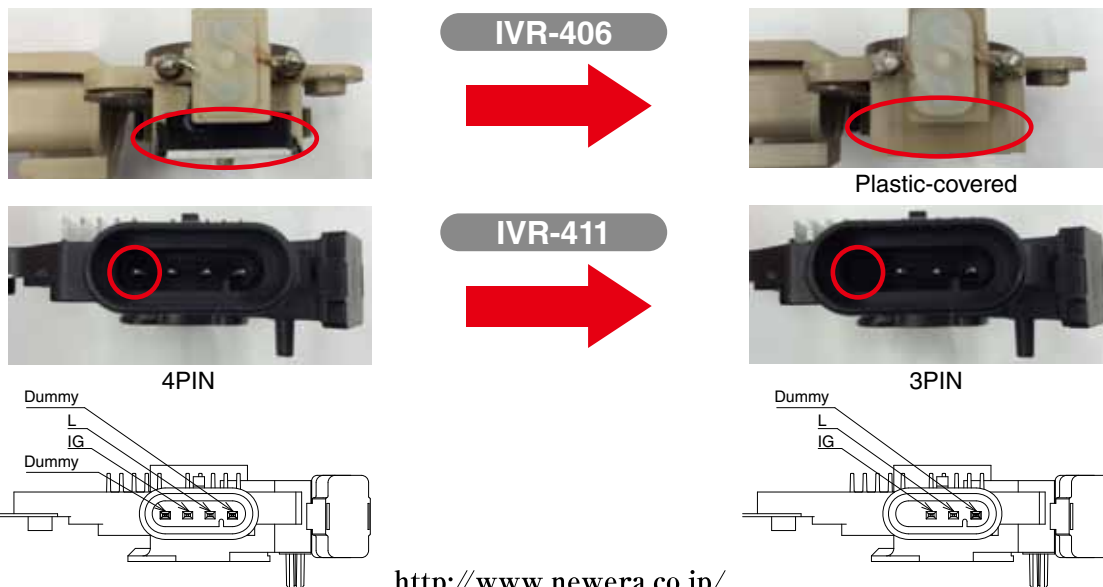

NEW PRODUCTS NP-217

Illustration	Ref. No.	Application	On Sale	
	12V 27700-31050 (126600-3000) (126600-3001) ALTERNATOR 12V 100A 27060-31120 (104210-4920) 12V 130A 27060-31042 (104210-2032) 27060-31152 (104210-2133) 27060-31040 (104210-4070) 27060-31150 (104210-5320)	TOYOTA HILUX GRN215W (1GR-FE) '05~'09 LANDCRUISER GRJ120W/121W (1GR-FE) '05~'09 (PRADO) MARK X GRX120/125 (4GR-FSE) '04~'09 CROWN GRS180/200/201 (4GR-FSE) '05~ GRS181/182/202 (3GR-FSE) '05~	 200PCS./CARTON CARTON SIZE: 57×34×29cm(0.056202m³) G/W:11.0kg	May.'14

INFORMATION
ALTERNATION OF IVR

<http://www.newera.co.jp/>